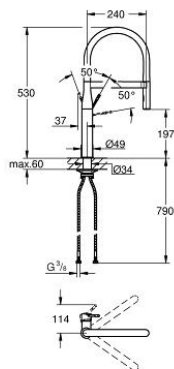

30 294 000 ESSENCE SINGLE-LEVER SINK MIXER 1/2"

PRODUCT DESCRIPTION

- Colour: Chrome
- monobloc installation
- GROHE Long-Life Shine durable sparkling sheen
- 28 mm ceramic cartridge with GROHE SilkMove
- flow strainer
- with integrated temperature limiter
- professional spray
- with flexible, hygienic GROHFlexx kitchen santoprene hose
- diverter: laminar spray/SpeedClean shower jet
- automatic return to laminar spray
- metal spray
- GROHE Magnetic Docking guarantees easy retraction and smooth docking of the spray head back to the starting position
- swivel spout
- swivel area 360°
- protected against backflow
- flexible connection hoses
- metal fixation set

30 294 000 **ESSENCE SINGLE-LEVER SINK MIXER 1/2"**

SPARE PARTS, April 2015 – now

- 1: Lever (Spare part-nr. 46927000)
- 2: Cartridge (Spare part-nr. 46963000)
- 3: Hand shower (Spare part-nr. 46965000)
- 3.1: Flow straightener (Spare part-nr. 48347000)
- 4: Shower hose (Spare part-nr. 46964KK0)
- 5: Non-return valve (Spare part-nr. 08565000)
- 6: Strainer (Spare part-nr. 0676800M)
- 7: Support plate (Spare part-nr. 05334000)
- 8: Mounting set (Spare part-nr. 48477000)