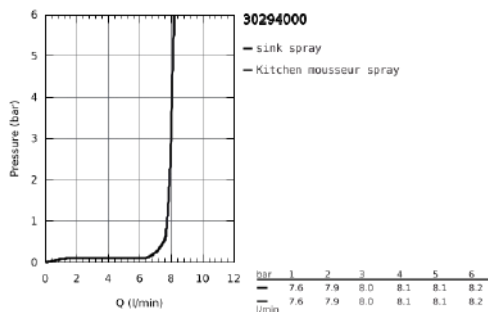

30 294 000 ESSENCE SINGLE-LEVER SINK MIXER 1/2"

PRODUCT DESCRIPTION

- Colour: Chrome
- monobloc installation
- GROHE Long-Life Shine durable sparkling sheen
- 28 mm ceramic cartridge with GROHE SilkMove
- flow strainer
- with integrated temperature limiter
- professional spray
- with flexible, hygienic GROHFlexx kitchen santoprene hose
- diverter: laminar spray/SpeedClean shower jet
- automatic return to laminar spray
- metal spray
- GROHE Magnetic Docking guarantees easy retraction and smooth docking of the spray head back to the starting position
- swivel spout
- swivel area 360°
- protected against backflow
- flexible connection hoses
- metal fixation set

30 294 000 **ESSENCE SINGLE-LEVER SINK MIXER 1/2"**

SPARE PARTS, April 2015 – now

- 1: Lever (Spare part-nr. 46927000)
- 2: Cartridge (Spare part-nr. 46963000)
- 3: Hand shower (Spare part-nr. 46965000)
- 3.1: Flow straightener (Spare part-nr. 48347000)
- 4: Shower hose (Spare part-nr. 46964KK0)
- 5: Non-return valve (Spare part-nr. 08565000)
- 6: Strainer (Spare part-nr. 0676800M)
- 7: Support plate (Spare part-nr. 05334000)
- 8: Mounting set (Spare part-nr. 48477000)