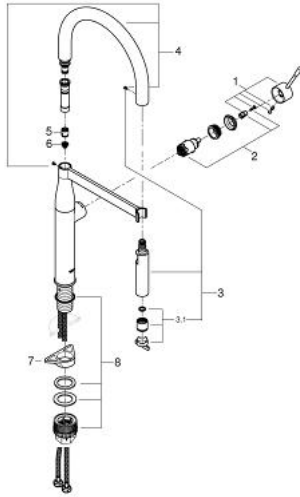

30 294 000 ESSENCE SINGLE-LEVER SINK MIXER 1/2"

PRODUCT DESCRIPTION

- Colour: Chrome
- monobloc installation
- GROHE Long-Life Shine durable sparkling sheen
- 28 mm ceramic cartridge with GROHE SilkMove
- flow strainer
- with integrated temperature limiter
- professional spray
- with flexible, hygienic GROHFlexx kitchen santoprene hose
- diverter: laminar spray/SpeedClean shower jet
- automatic return to laminar spray
- metal spray
- GROHE Magnetic Docking guarantees easy retraction and smooth docking of the spray head back to the starting position
- swivel spout
- swivel area 360°
- protected against backflow
- flexible connection hoses
- metal fixation set

30 294 000 **ESSENCE SINGLE-LEVER SINK MIXER 1/2"**

SPARE PARTS, April 2015 – now

- 1: Lever (Spare part-nr. 46927000)
- 2: Cartridge (Spare part-nr. 46963000)
- 3: Hand shower (Spare part-nr. 46965000)
- 3.1: Flow straightener (Spare part-nr. 48347000)
- 4: Shower hose (Spare part-nr. 46964KK0)
- 5: Non-return valve (Spare part-nr. 08565000)
- 6: Strainer (Spare part-nr. 0676800M)
- 7: Support plate (Spare part-nr. 05334000)
- 8: Mounting set (Spare part-nr. 48477000)